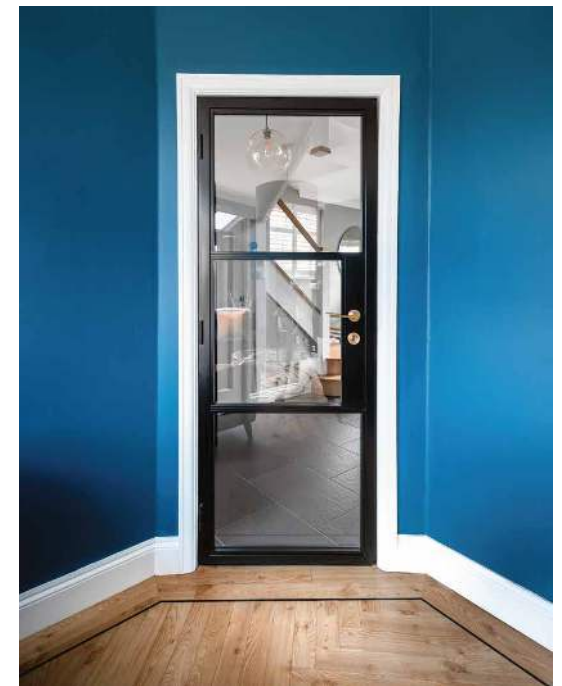

INTERNAL HINGED DOORS:

FEATURES

Decorio hinged internal doors have been meticulously designed to preserve the elegance of all heritage properties. Reminiscent of the classic styles from the 1930s, the doors operate on discreet hinges and can be tailored to open inward or outward, aligning with your specific spatial and aesthetic preferences.

Our hinged door collection offers a variety of configurations to suit any home, including options for both single and double doors. In the double-door setup, both doors can be opened to enhance the functionality and flow of your space. True to the authentic heritage style, the primary door features a handle of your choosing, and as an optional extra, the secondary door can be equipped with a matching backplate to maintain perfect symmetry. Effortlessly operable, the secondary door includes a simple internal latch that, once released, allows you to fully open up the area, seamlessly connecting or dividing living spaces as desired.