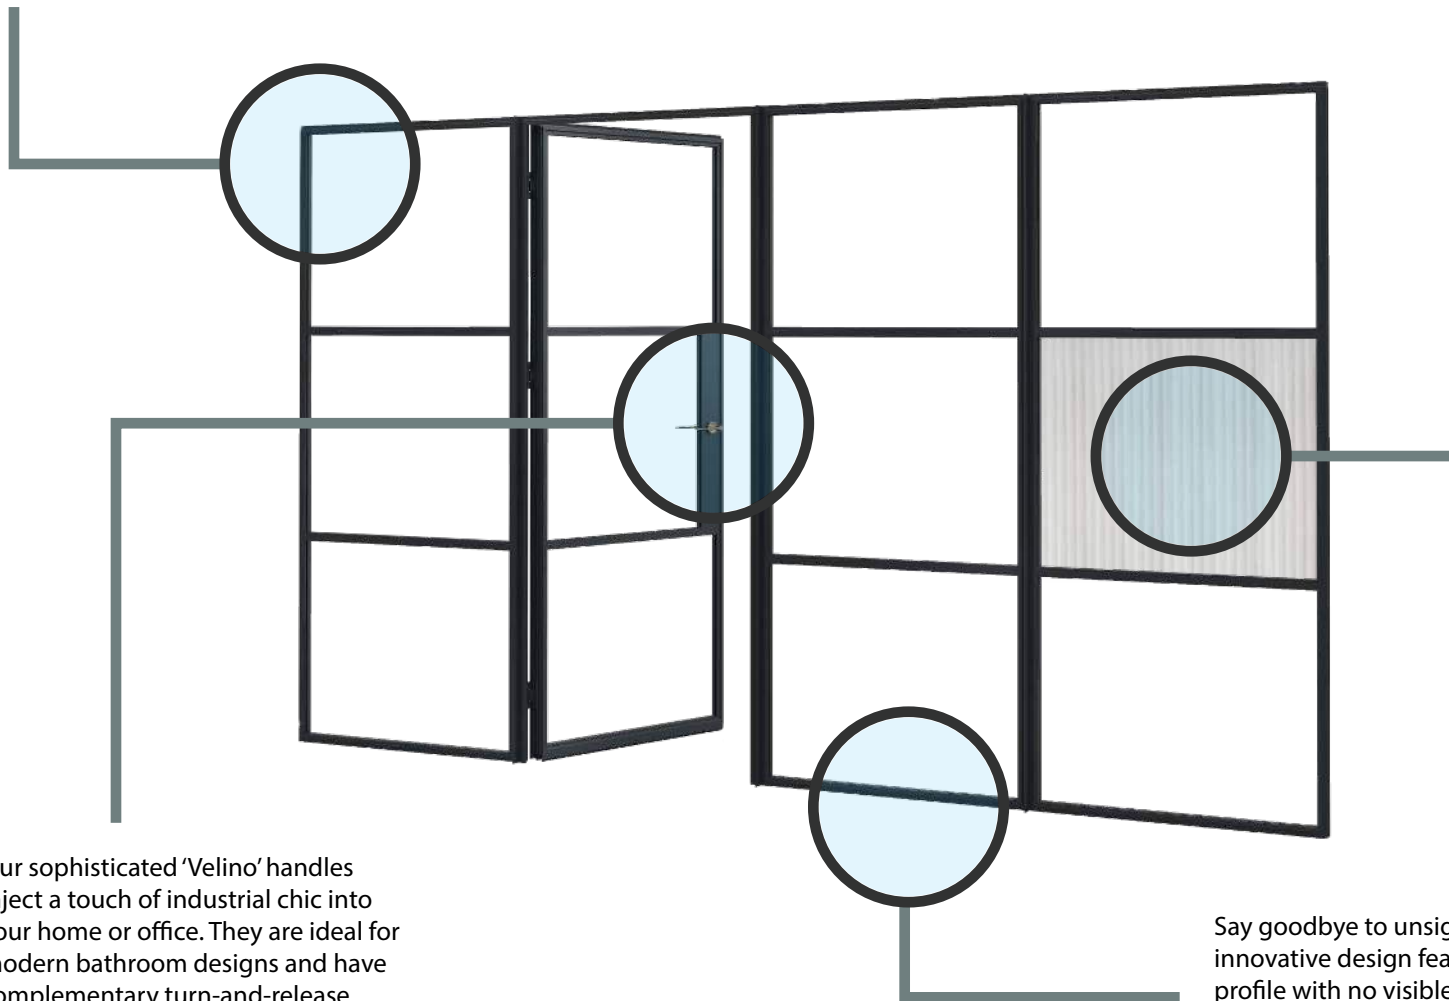

INTERNAL COLLECTION

Introducing the Decorio Internal Collection— opening the door to style, sophistication, and performance. With its sleek steel-effect finishes and slim sightlines, our collection perfectly balances aesthetic appeal with practicality. Whether aiming to elevate the visual allure of your living space or achieve seamless transitions between rooms, our single-glazed screens and doors are designed to make a lasting impression.

All of our doors are available in hinged and sliding options, offering flexibility to suit a wide range of spaces and layouts. Whether you're looking to optimise space in a compact room or create a grand entrance in a larger area, our doors can adapt to your needs seamlessly.

Our sophisticated 'Velino' handles inject a touch of industrial chic into your home or office. They are ideal for modern bathroom designs and have complementary turn-and-release locks for security.

Say goodbye to unsightly thresholds—our innovative design features a contemporary profile with no visible threshold, ensuring a smooth transition between living spaces.