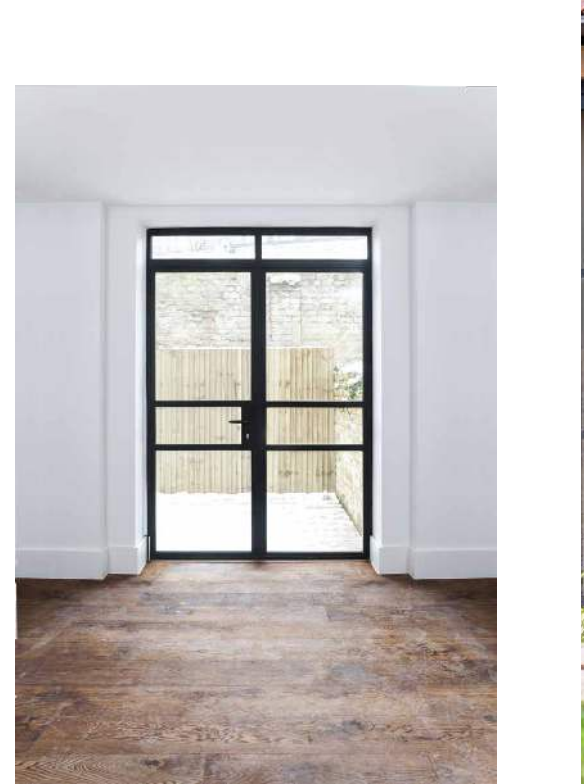

EXTERNAL DOORS:

FEATURES

With meticulous attention to detail, we've crafted the perfect steel-look heritage aluminium doors and accompanying hardware, focusing on even the finest details. We take pride in manufacturing our doors and are confident that each element embodies historical integrity with the utmost precision.

The Decorio range of external doors provides a sympathetic solution to period properties without compromising modern performance. Handcrafted with precision engineering, they offer the durability and security expected from contemporary materials while retaining the timeless appeal of traditional design.

Offering a variety of options, including transom or astragal bar configurations, you have the freedom to achieve the perfect style for your home. Whether renovating a period property or adding character to a contemporary home, our Decorio range seamlessly integrates with any architectural style and is a truly bespoke product.

But it's not just about looks—this range offers many practical benefits, too. Our slim sightlines and low-maintenance design mean you can enjoy peace of mind knowing your doors and windows will remain looking their best with minimal upkeep. Additionally, for your peace of mind, our doors comply with essential building regulations, including Pas 24, Document Q, and Part M.